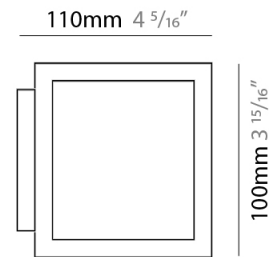

PROJECT
TYPE
SPECIFIER
QUANTITY
DATE

CUBO SURFACE

D43005-

base number   Finish
Options

1. To build a product code in our configurator select the specify button on the base model # product page
2. To build a manual product code on this datasheet choose from the options listed below in blue font and add the suffix to the base model #

GENERAL

Series: Cubo
Partner: Icone
Division: Design
Installation: Surface
Product Type: Ceiling Surface
Mounting Location: Ceiling
Light Distribution: Indirect

PHYSICAL

Shape: Square
Length (mm): 110
Length (in): 4 ⁵/₁₆
Width (mm): 100
Width (in): 3 ¹⁵/₁₆
Height (mm): 100
Height (in): 3 ¹⁵/₁₆
Fixture Finish: WHI / TWH / TSL / CGL / BGL
Fixture Material: Extruded Aluminum

ELECTRICAL

Lamp Type: LED
Total Output Wattage (W): 10
Dimming: Electronic Low Voltage Dimming
Input Voltage (V): 120Vac Direct Line

LED

Color Temperature (°K): 3000
Nominal Lumen (lm): 700
CRI: >90 CRI
Lamp Life (hrs): 50000

OPTICAL

RATINGS AND CERTIFICATIONS

Certified By: Certified for North American Standards
IP rating: IP20