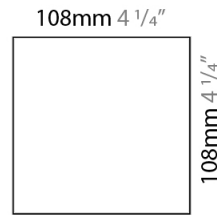

GENERAL

Series: Cubo
 Partner: Icone
 Division: Design
 Installation: Surface
 Product Type: Ceiling Surface
 Mounting Location: Ceiling
 Light Distribution: Indirect

PHYSICAL

Shape: Square
 Length (mm): 110
 Length (in): 4 ⁵/₁₆
 Width (mm): 100
 Width (in): 3 ¹⁵/₁₆
 Height (mm): 100
 Height (in): 3 ¹⁵/₁₆
[Fixture Finish: WHI / TWH / TSL / CGL / BGL](#)
 Fixture Material: Extruded Aluminum

OPTICAL

RATINGS AND CERTIFICATIONS

Certified By: Certified for North American Standards
 IP rating: IP20

J-Box Cover Plate included

110mm 4 ⁵/₁₆"

10mm ³/₈"

CUBO SURFACE

D43004-

GENERAL

Series: Cubo
 Partner: Icone
 Division: Design
 Installation: Surface
 Product Type: Ceiling Surface
 Mounting Location: Ceiling
 Light Distribution: Indirect

PHYSICAL

Shape: Square
 Length (mm): 110
 Length (in): 4 ⁵/₁₆
 Width (mm): 100
 Width (in): 3 ¹⁵/₁₆
 Height (mm): 100
 Height (in): 3 ¹⁵/₁₆
 Fixture Finish: WHI / TWH / TSL / CGL / BGL
 Fixture Material: Extruded Aluminum